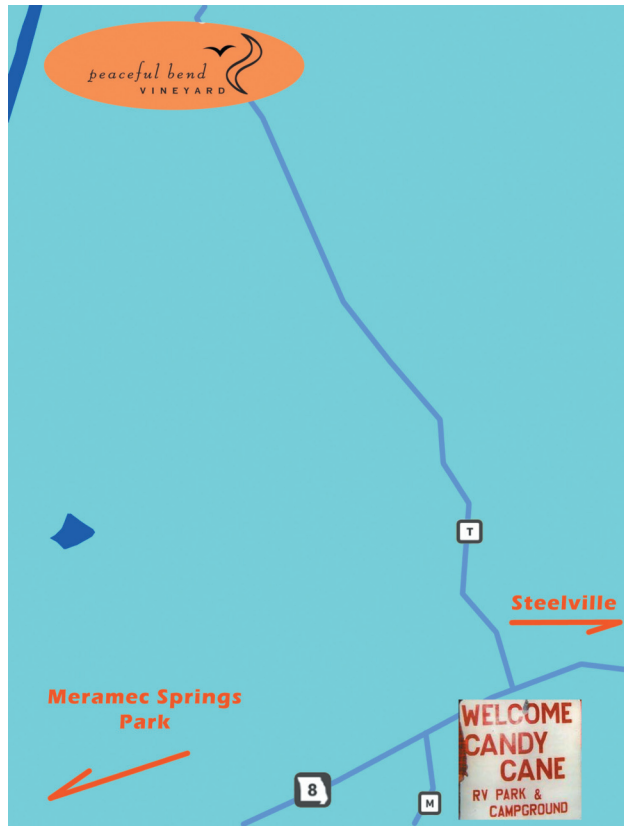

- 1. Meramec Music Theatre
- 2. Elaine's Florist
- 3. Double Shot Booze & Bullets
- 4. Mr. Tequila Mexican Restaurant
- 5. Dairy Isle and Grill
- 6. Heartland Arts
- 7. BKT Sassy Sensation
- 8. In & Out

- 17. Gallery Zeke
- 18. Rich's Famous Burgers
- 19. Spare Rib Inn
- 20. Cheri's Sweets & Eats
- 21. Country Mart
- 22. Riddle Me This Escape Room
- 23. Wildwood Springs Lodge
- 24. Steelville Mountain Bike Park
- 25. The Main Deck

North of Town:

- Lucky Clover
- The Rafting Co.
- Cobblestone Lodge
- Meramec River Resort
- Not pictured:
- Meramec Riverside Lodge & Retreat

West of Town:

- Peaceful Bend Winery
- Candy Cane RV Park
- Not picture:
- Red Moose Winery
- Murphy's Place
- Crosscut Barn

East of Town:

- Huzzah Valley Resort
- Bass' River Resort
- Not pictured:
- Westover Farms
- Garrison's River Resort